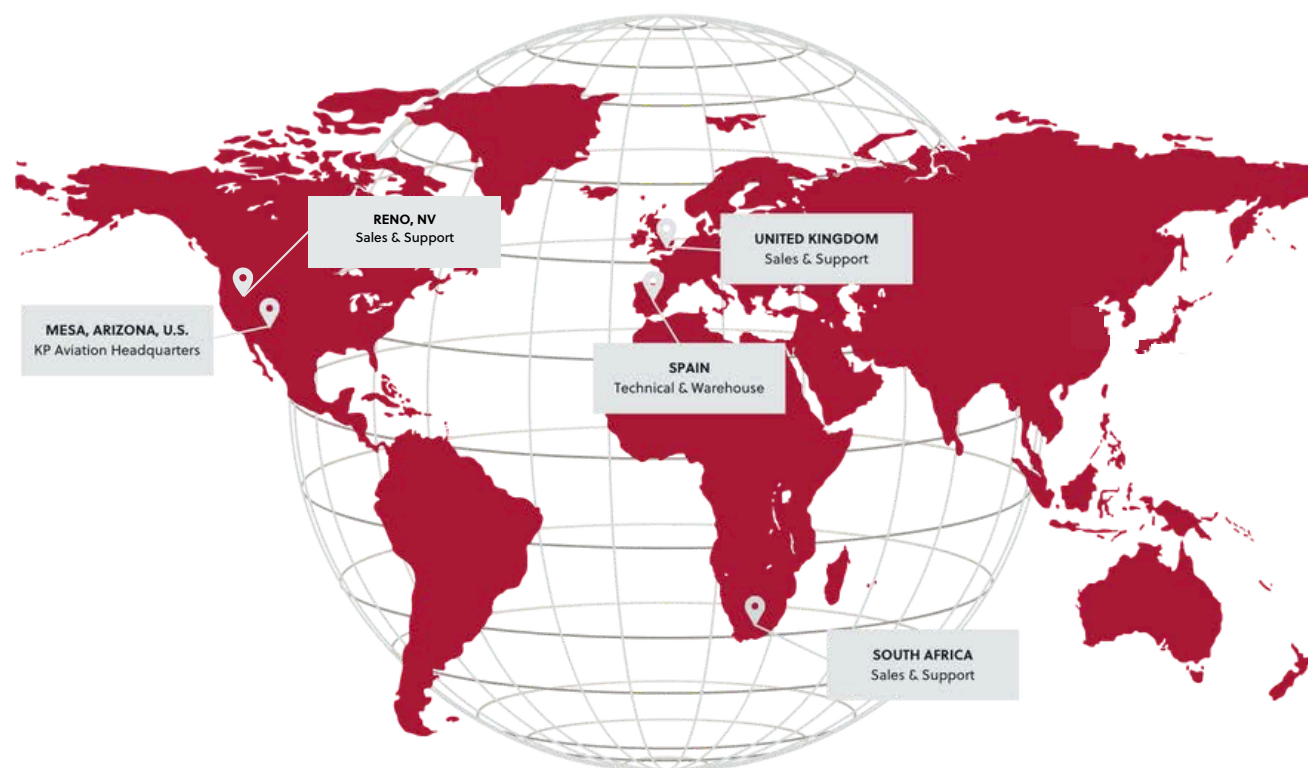

PRODUCT LINE PLATFORMS

ENGINES

- CFM56-5A
- CFM56-5C
- CFM56-5B
- CFM56-7B
- CF6-80
- PW4000
- V2500
- GE90

AIRFRAME

- A320 Family
- A330
- A340
- 777
- 737NG
- 747
- 767
- 787

BUSINESS ACTIVITIES OUR SERVICES

SALE OF AIRFRAME COMPONENTS/ROTABLES

SALE OF ENGINE MATERIAL

ENGINE LEASING

COMPONENT EXCHANGES

INVENTORY ASSET MANAGEMENT

CONSIGNMENT

TECHNICAL SERVICES

AOG SUPPORT

GLOBAL SUPPORT

"THE KPA WAY"

WE ADAPT **RELENTLESSLY**

WE SOLVE PROBLEMS **FEARLESSLY**

WE BUILD **ROCK SOLID RELATIONSHIPS**

WE MASTER **TECHNICAL DETAILS**

WE ANTICIPATE **FUTURE NEEDS**